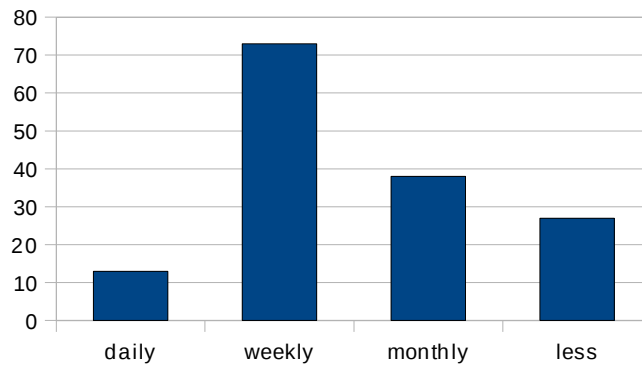

#### 4. ESMTB Communications

Do you receive your copy of the Communications only electronically or printed?

only electronically	50
also printed	45

Do you appreciate to receive printed copies of the Communications?  
(1: very much, ..., 6: very little)

1	25
2	14
3	10
4	12
5	8
6	17

## 5. ESMTB Website

Do you use the ESMTB-Website for information about conferences, schools, open positions?

yes	68
no	31

How often do you look up the ESMTB website?

daily	13
weekly	73
monthly	38
less	27